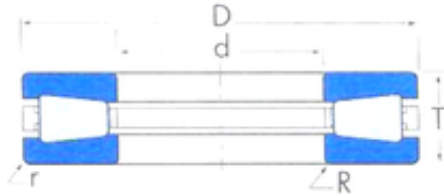

### T1421 Needle Non Thrust Roller Bearings

T1421 Bearing 2D drawings and 3D CAD models

Bearing No. T1421

Size	355.6x533.4x101.6 mm
Bore Diameter	355,6 mm
Outer Diameter	533,4 mm
Width	101,6 mm
d	355,6 mm
D	533,4 mm
T	101,6 mm
R	11,2 mm
r	6,4 mm
Weight	84,1 Kg
Basic static load rating (C0)	12000000 kN
Basic dynamic load rating (Ca90)	842000